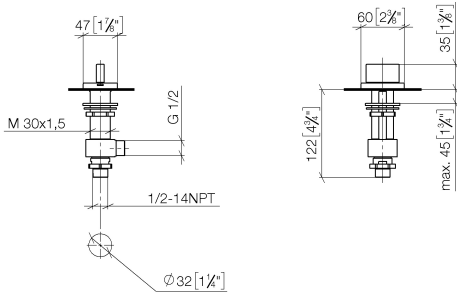

20 004 706

- hole diameter 32 mm
- rosette 60 x 47 mm
- with hot marking

	Dark Chrome	20 004 706-19
	Chrome	20 004 706-00
	Brushed Platinum	20 004 706-06
	Brushed Champagne (22kt Gold)	20 004 706-46
	Champagne (22kt Gold)	20 004 706-47
	Brushed Dark Platinum	20 004 706-99

20 004 706

mm [inches]

Flow rate chart

Certificates

IAPMO_N-4976.

LGA_28687.

IAPMO_6397.

WRAS_240202020.

20 004 706

Parts for other finishes can be found here: [Chrome](#)

Spare parts list

No.	Item Number	Name	Quantity used	Delivery time
1	90 20 70 051 07-19	handle (hot)	1	20
2	04 17 11 058 52 90	side panel	1	2
3	90 90 03 152 00 90	top	1	2
4	04 23 10 032 78 90	fixing set	1	2
5	04 17 11 023 10 90	distributor	1	2
6	90 23 30 040 00-19	threaded connector	1	-
Spare part can no longer be ordered, please order the replacement item				
7	09 30 11 059 90	disc	1	2
8	09 23 10 012 90	nut	1	2