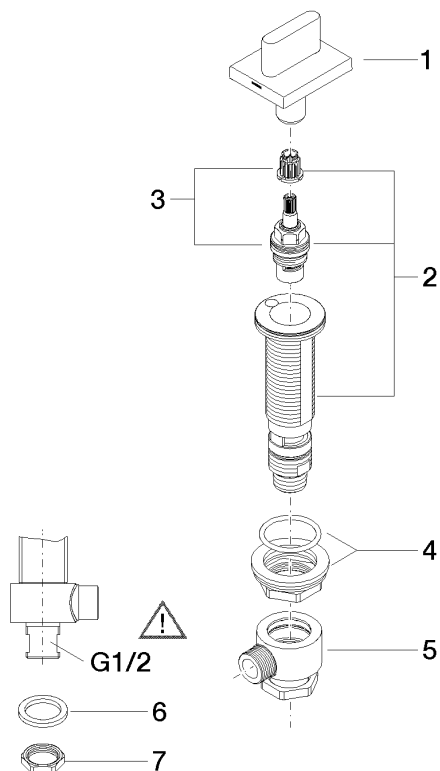

20 004 706

- hole diameter 32 mm
- rosette 60 x 47 mm
- with hot marking

	Dark Chrome	20 004 706-19
	Chrome	20 004 706-00
	Brushed Platinum	20 004 706-06
	Brushed Champagne (22kt Gold)	20 004 706-46
	Champagne (22kt Gold)	20 004 706-47
	Brushed Dark Platinum	20 004 706-99

20 004 706

mm [inches]

Flow rate chart

Certificates

IAPMO_N-4976.

LGA_28687.

IAPMO_6397.

WRAS_240202020.

20 004 706

Parts for other finishes can be found here: [Chrome](#)

Spare parts list

No.	Item Number	Name	Quantity used	Delivery time
1	90 20 70 051 07-19	handle (hot)	1	20
2	04 17 11 058 52 90	side panel	1	2
3	90 90 03 152 00 90	top	1	2
4	04 23 10 032 78 90	fixing set	1	2
5	04 17 11 023 10 90	distributor	1	2
6	90 23 30 040 00-19	threaded connector	1	-
Spare part can no longer be ordered, please order the replacement item				
7	09 30 11 059 90	disc	1	2
8	09 23 10 012 90	nut	1	2